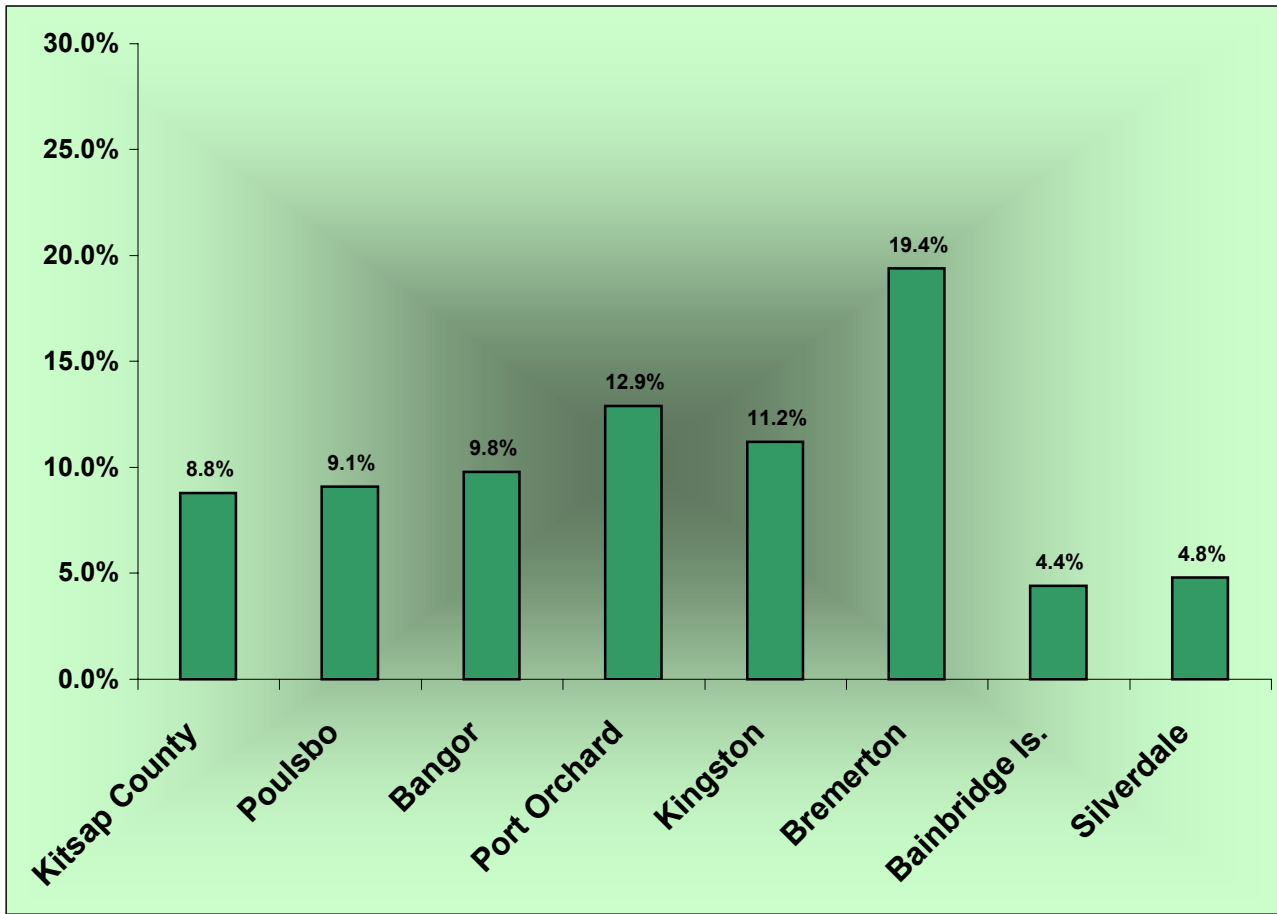

Poverty Status, Kitsap County Census Designated Places (CDP), 1999

Source: U.S. Census, 2000.

	All persons, 1999
<i>Kitsap County</i>	8.8%
Poulsbo	9.1%
Bangor	9.8%
Port Orchard	12.9%
Kingston	11.2%
Bremerton	19.4%
Bainbridge Is.	4.4%
Silverdale	4.8%