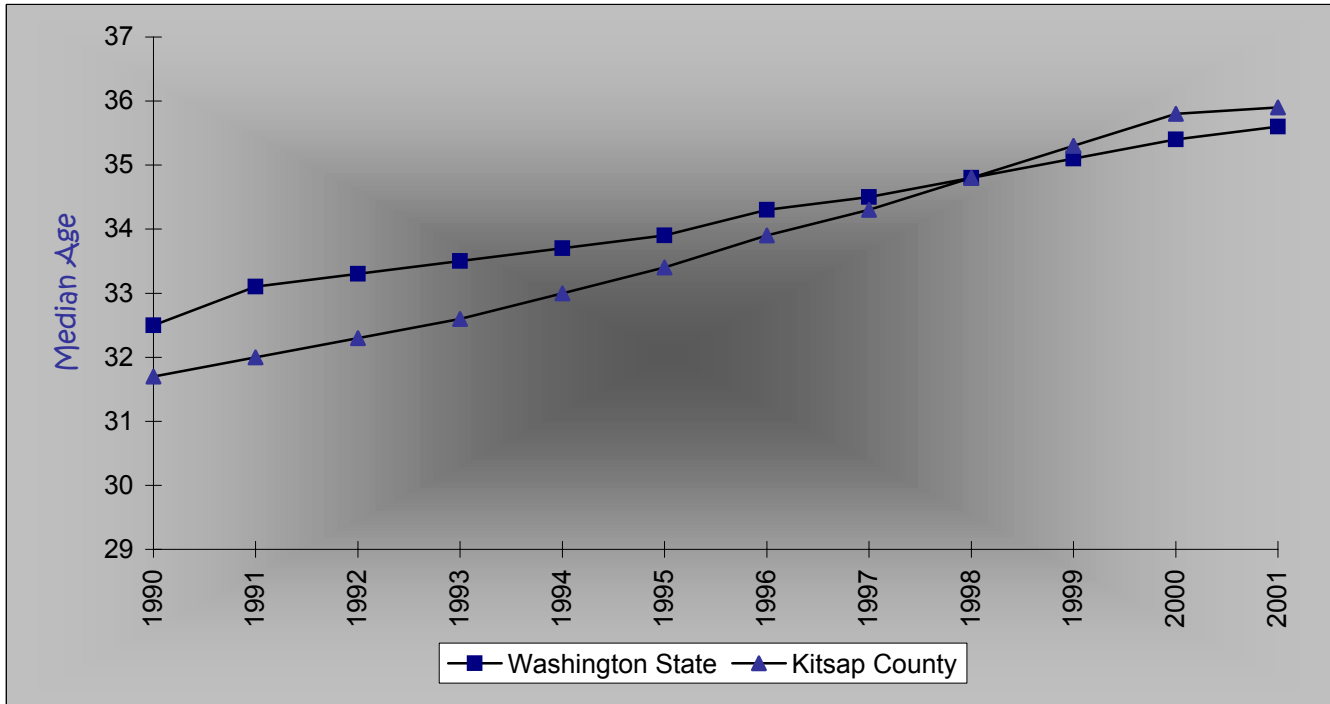

## Median Age of Kitsap County and Washington State, 1990-01.

Source: Intercensal projections and estimates generated by the Washington State Office of Financial Management, 2001.

<i>Year</i>	<i>Washington State</i>	<i>Kitsap County</i>
1990	32.5	31.7
1991	33.1	32.0
1992	33.3	32.3
1993	33.5	32.6
1994	33.7	33.0
1995	33.9	33.4
1996	34.3	33.9
1997	34.5	34.3
1998	34.8	34.8
1999	35.1	35.3
2000	35.4	35.8
2001	35.6	35.9