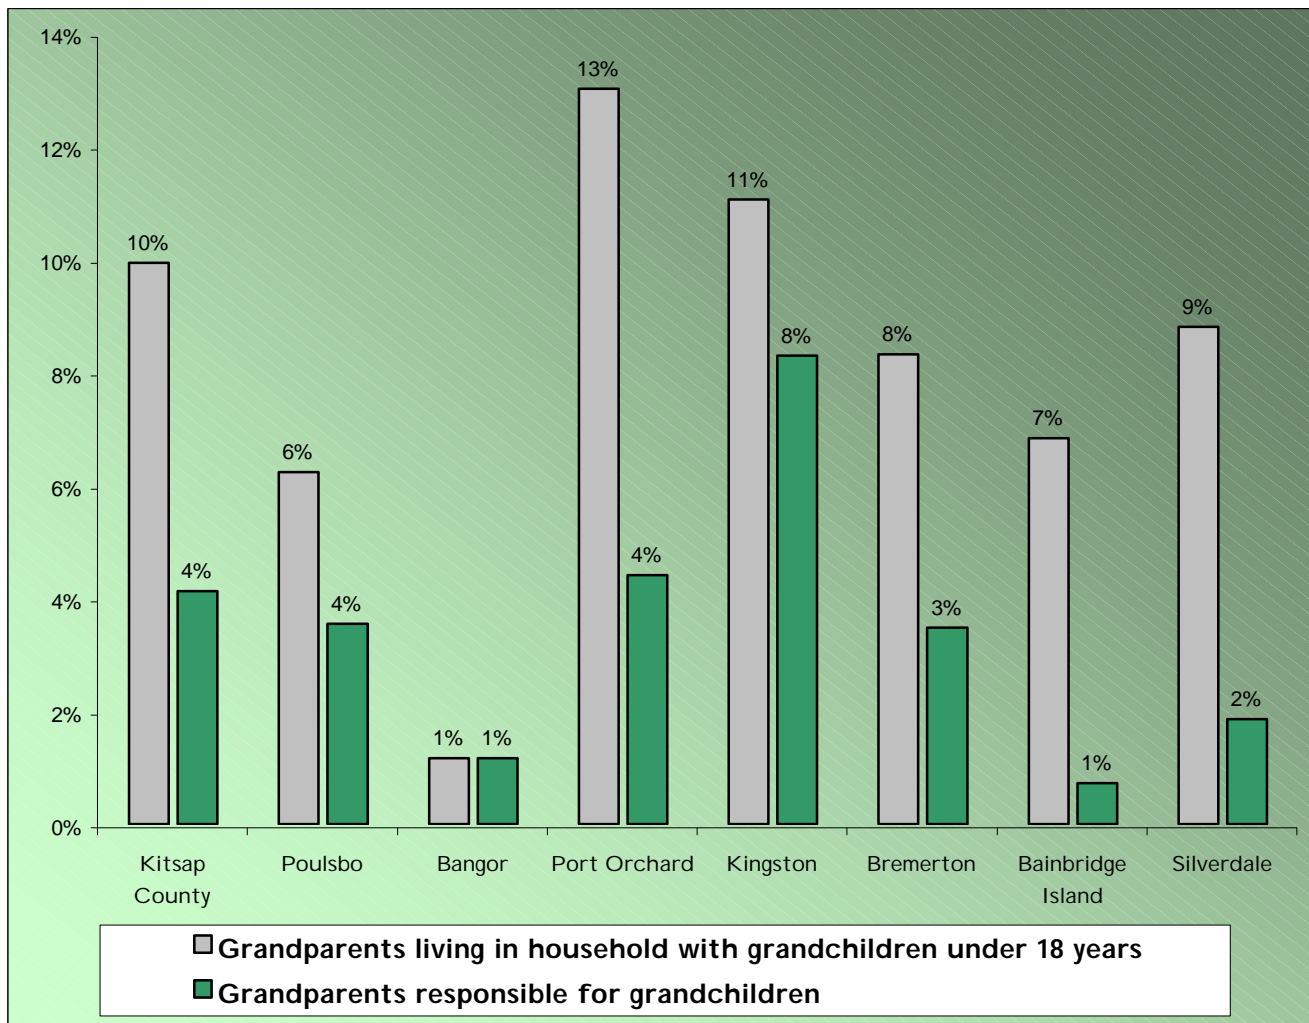

Grandparents as Caregivers, Kitsap County, 2000.

Source: U.S. Census, 2000.

	Grandparents living in household with grandchildren under 18 years	Grandparents responsible for grandchildren
Kitsap County	10%	4%
Poulsbo	6%	4%
Bangor	1%	1%
Port Orchard	13%	4%
Kingston	11%	8%
Bremerton	8%	3%
Bainbridge Island	7%	1%
Silverdale	9%	2%