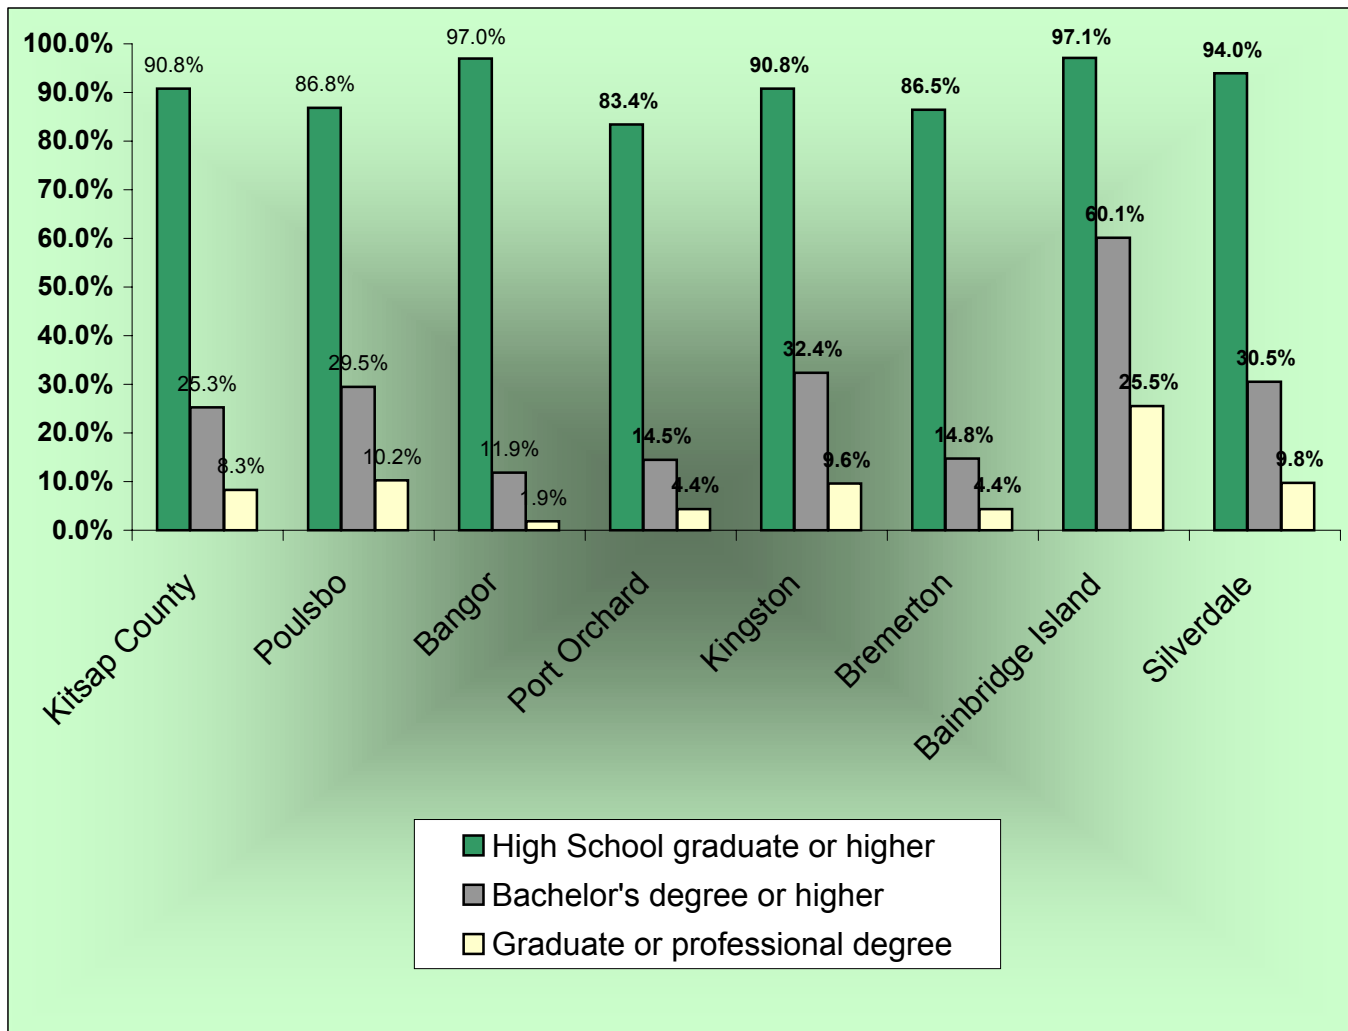

## Educational Attainment Population 25 years and older Kitsap County, 2000.

Source: U.S. Census, 2000.

	High School graduate or higher	Bachelor's degree or higher	Graduate or professional degree
<b>Kitsap County</b>	90.8%	25.3%	8.3%
<b>Poulsbo</b>	86.8%	29.5%	10.2%
<b>Bangor</b>	97.0%	11.9%	1.9%
<b>Port Orchard</b>	83.4%	14.5%	4.4%
<b>Kingston</b>	90.8%	32.4%	9.6%
<b>Bremerton</b>	86.5%	14.8%	4.4%
<b>Bainbridge Island</b>	97.1%	60.1%	25.5%
<b>Silverdale</b>	94.0%	30.5%	9.8%